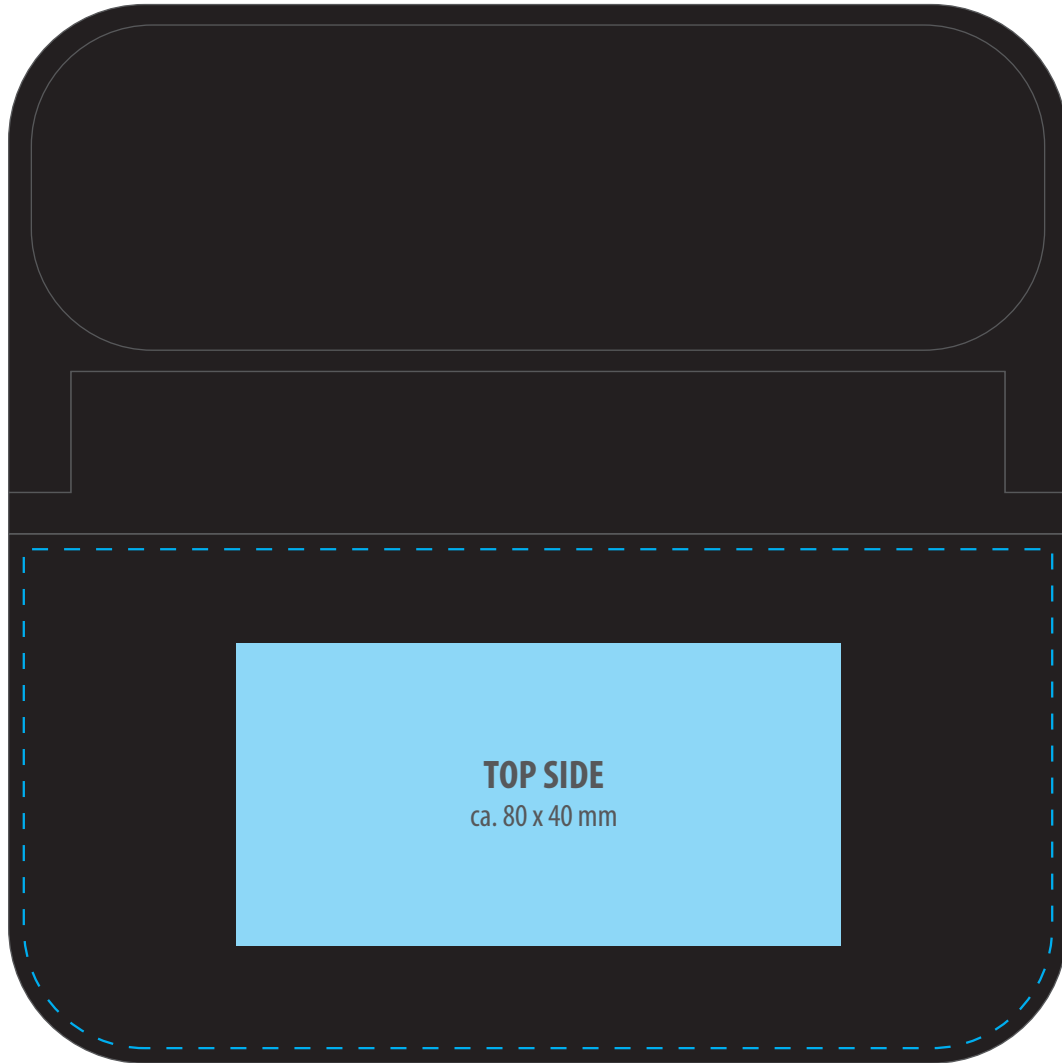

52515 REEVES-BOXBURN

Wireless charger with clock

PAD PRINT (TAM)

Printing colors:

Color 1

Color 2

Color 3

Color 4