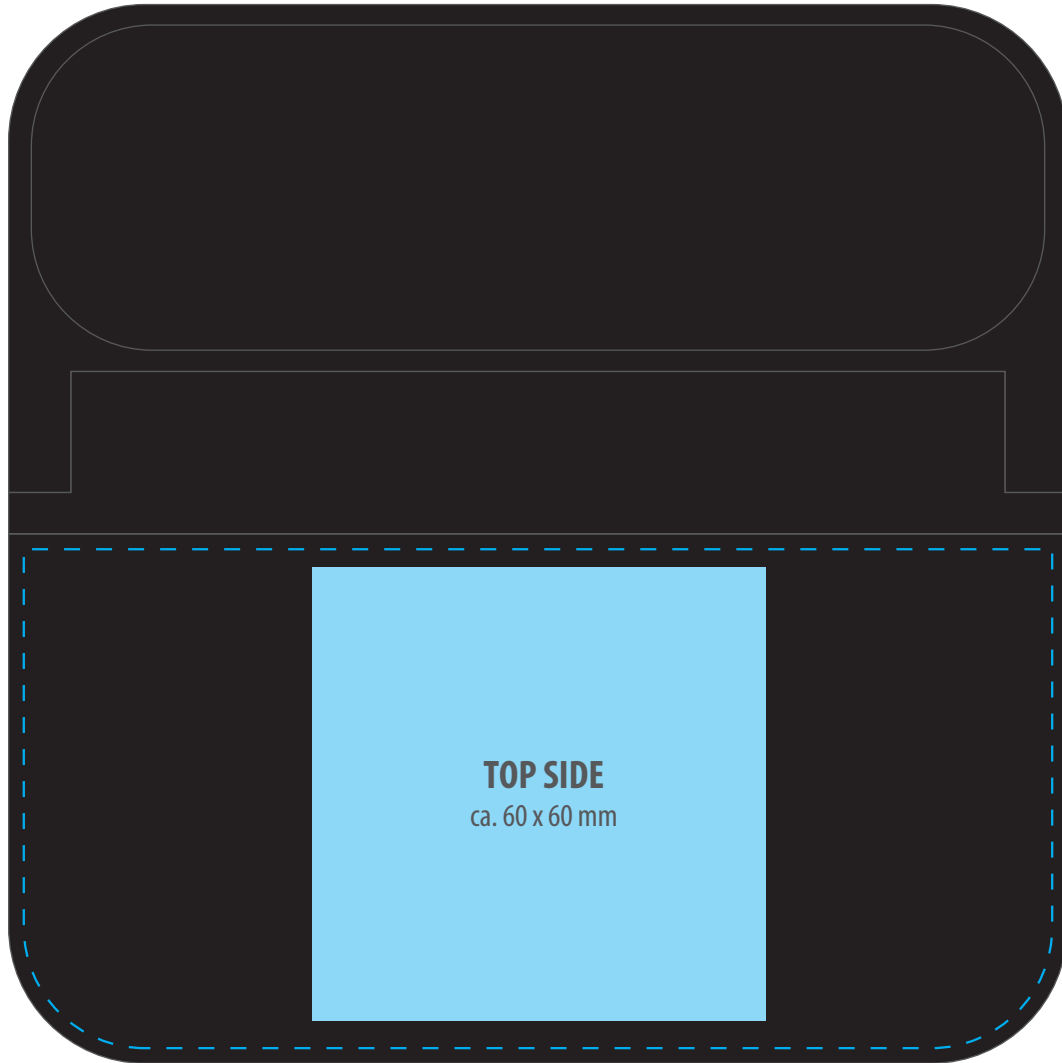

# 52515 REEVES-BOXBURN

Wireless charger with clock

PAD PRINT (TAM)

Printing colors:

Color 1

Color 2

Color 3

Color 4